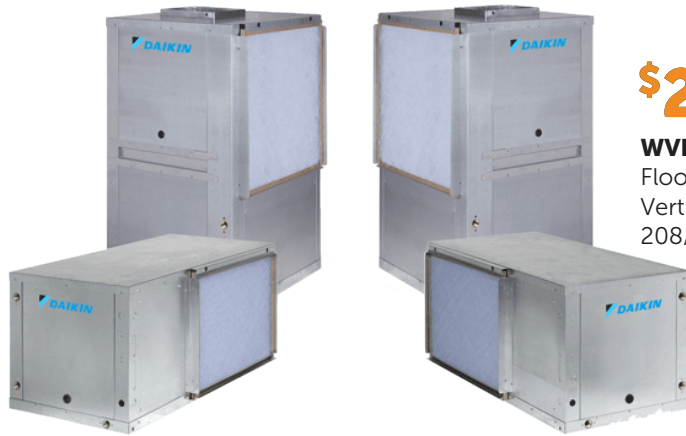

## VRV-IV Heat Recovery Outdoor Unit

**\$17,809**

REYQ144TATJU

**\$10,680**

REYQ96TATJU

# PARTS WAREHOUSE CLEARANCE

**\$2,400**

**WVFW1024**  
Floor Mounted,  
Vertical 2-ton  
208/230/1

**\$2,300**

**WVHC036**  
Vertical Stack Chassis  
3-ton Micro Tech  
control, Stand alone  
208/230/1

**\$2,300**